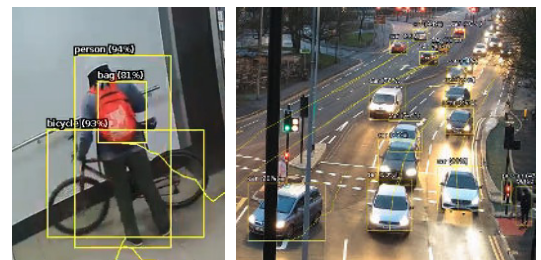

EMBEDDED AI ANALYTICS

THE POWER OF AI AT THE EDGE

- Embedded Ai Analytics without the need for servers
- Multiple Deep Learning engines and a wide range of rules and events
- Range of camera types and models
- Choose the right Ai and camera for your application
- Ability to combine rules to create custom events
- Compatible with VCA forensic search and retail trend applications
- API, HTTP/TCP, ONVIF notifications for connection to external databases and management systems
- UK developed, supported Worldwide

VCA APPLICATIONS

EMBEDDED AI ANALYTICS

- At VCA we provide intelligent data so that our partners can make the right business decisions based on the information and alerts provided by our world class analytics. We extract the metadata from the video source to provide insights and notifications of what is really happening in the scene.
- There is no doubt that the introduction of Artificial Intelligence and Deep Learning algorithms has completely changed the analytics landscape.
- VCA has developed and introduced its second generation of analytics, using Deep Learning to enhance our product offering. Building upon over 12 years of knowledge and experience, VCA delivers products that work are easy to use and have a low cost of ownership, considering the hardware, licensing and installation costs in the deployment process.
- The widest range of Ai analytics on the broadest range of camera platforms, gives the customer the greatest flexibility and performance at a competitive cost

EMBEDDED AI ANALYTICS

 Zones	 Tamper Detection	 Meta Data	 Object Tracker	 Counting	 Counting Lines
 Presence	 3D Calibration	 Speed Filter	 Appear	 Disappear	 Stopped
 Enter	 Exit	 Direction	 Dwell	 Tail Gating	 Abandoned Object
 Colour Filter	 Logical Rules	 DL Object Tracker	 DL People Tracker	 Face Recognition, Age & Gender	 ANPR / MMCR