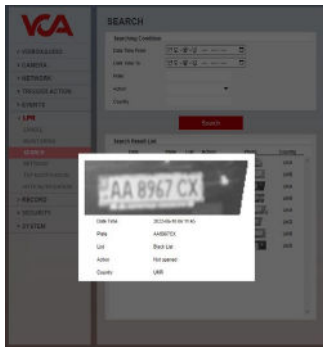

EMBEDDED ANPR/MMCR

THE POWER OF ANPR AT THE EDGE

- Embedded ANPR without the need for servers
- Make, Model and Colour (MMCR) along with ANPR
- Range of camera types and models
- > 95% ANPR accuracy, > 90% MMCR
- Deny and allow management on camera
- Can be tied to edge based Ai analytics for rule based detection*
- Global regions for ANPR+MMCR
- Export all vehicles or violators only to csv / pdf*
- API, HTTP/TCP notifications for connection to external databases and management systems
- Client based database for managing distributed camera network*

*Feature under development

VCA APPLICATIONS

EMBEDDED ANPR/MMCR

- ANPR camera automatically scans license plate characters and identifies license plate numbers. By applying a special filter that blocks external visible light and transmits only infrared rays, the phenomenon of blocking the license plate caused by automobile headlights has been minimized.
- Detects vehicle license plates, manufacturer, brand, colour and types.
- Onboard Database to compare license plates.
- Ideal for vehicle searches, access control and management, violations and reporting

EMBEDDED ANPR/MMCR

Date / Time	02/20/2023 14:47:05
Plate	7BH4454
List	-
Country	USA
Brand	Toyota
Category	Carry
Model	WHITE
Color	Front
View	CAR
Type	

CAMERA OPTIONS

IPAI 5MP

5MP Mini IR Bullet
IPAI655-FR