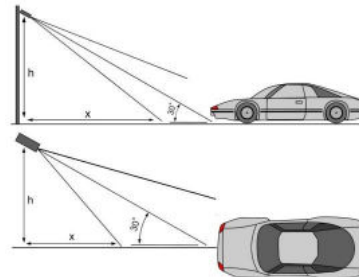

EMBEDDED ANPR/MMCR

THE POWER OF ANPR AT THE EDGE

- Embedded ANPR without the need for servers
- Make, Model and Colour (MMCR) along with ANPR
- Range of camera types and models
- > 95% ANPR accuracy, > 90% MMCR
- Deny and allow management on camera
- Can be tied to edge based Ai analytics for rule based detection*
- Global regions for ANPR+MMCR
- Export all vehicles or violators only to csv / pdf*
- API, HTTP/TCP notifications for connection to external databases and management systems
- Client based database for managing distributed camera network*

*Feature under development

VCA APPLICATIONS

EMBEDDED ANPR/MMCR

- ANPR camera automatically scans license plate characters and identifies license plate numbers. By applying a special filter that blocks external visible light and transmits only infrared rays, the phenomenon of blocking the license plate caused by automobile headlights has been minimized.
- Detects vehicle license plates, manufacturer, brand, colour and types.
- Onboard Database to compare license plates.
- Ideal for vehicle searches, access control and management, violations and reporting