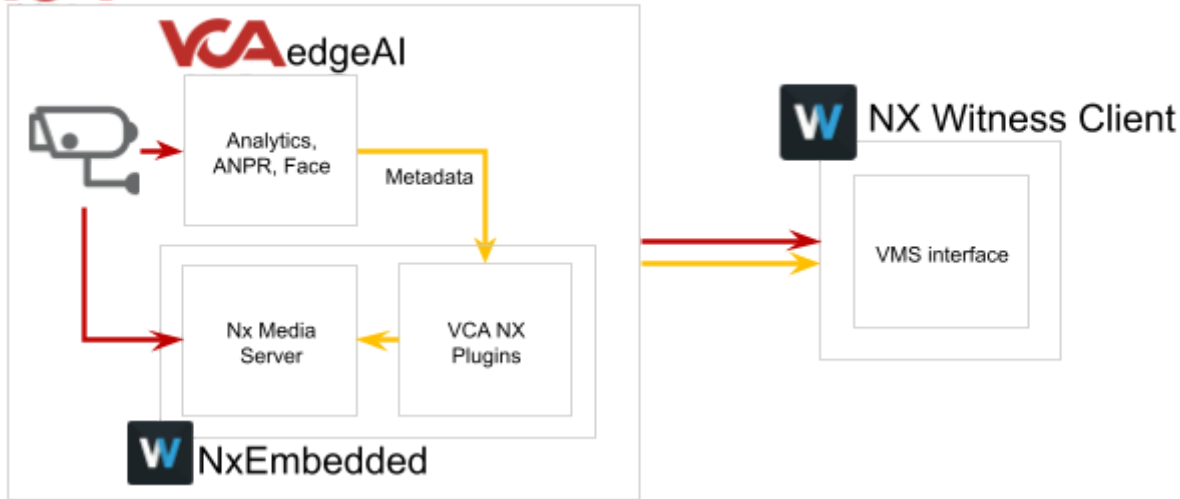

ADVANCED AI TRACKING FEATURES

The VCA edge plugin allows AI analytics and events to be produced on the camera, removing the need for server hardware using three deep learning engines to provide excellent results.

FACE RECOGNITION

Turning the camera into a FACE detector, this plugin can create an event when a face is detected and forward the metadata as part of an integrated solution or as a standalone system at the edge, no server.

ANPR & VEHICLE RECOGNITION

Available across the IPAi range, the plugin can turn your camera into a licence plate detector with the added optional feature of make, model and colour recognition. Used as part of an integrated solution or standalone ANPR system, no server.

NxEmbedded

ARCHITECTURE

VCA IPai camera

CAMERA OPTIONS

IPM 4K*

4K IR Dome IP Camera
IPM358-7211IR

4K IR Bullet IP Camera
IPM65A08-7315IR

*Support for Nx Embedded only, non Ai analytic cameras